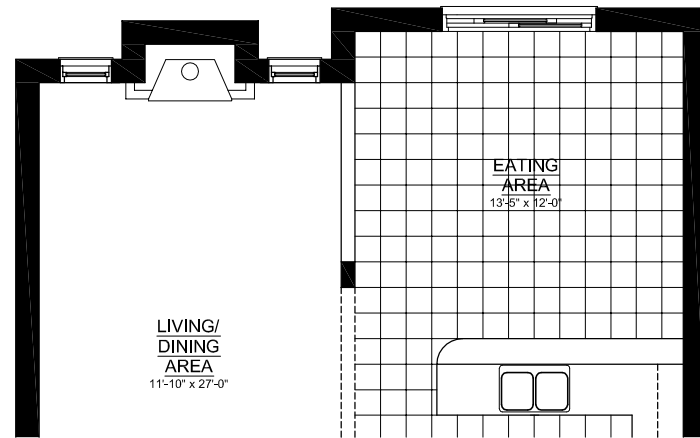

# The Cottismore

Two-Storey - 1987 sq.ft.

Optional Main Floor Plan  
Fireplace & Television Above

Optional Main Floor Plan  
Fireplace & Television Above  
For Wider Lots

Main Floor Plan  
Floor Area - 911 sq. ft.  
Coverage - 1198 sq. ft. (does not include porch)

Second Floor Plan  
Floor Area - 1076 sq. ft.

Partial Second Floor Plan - Elevation B