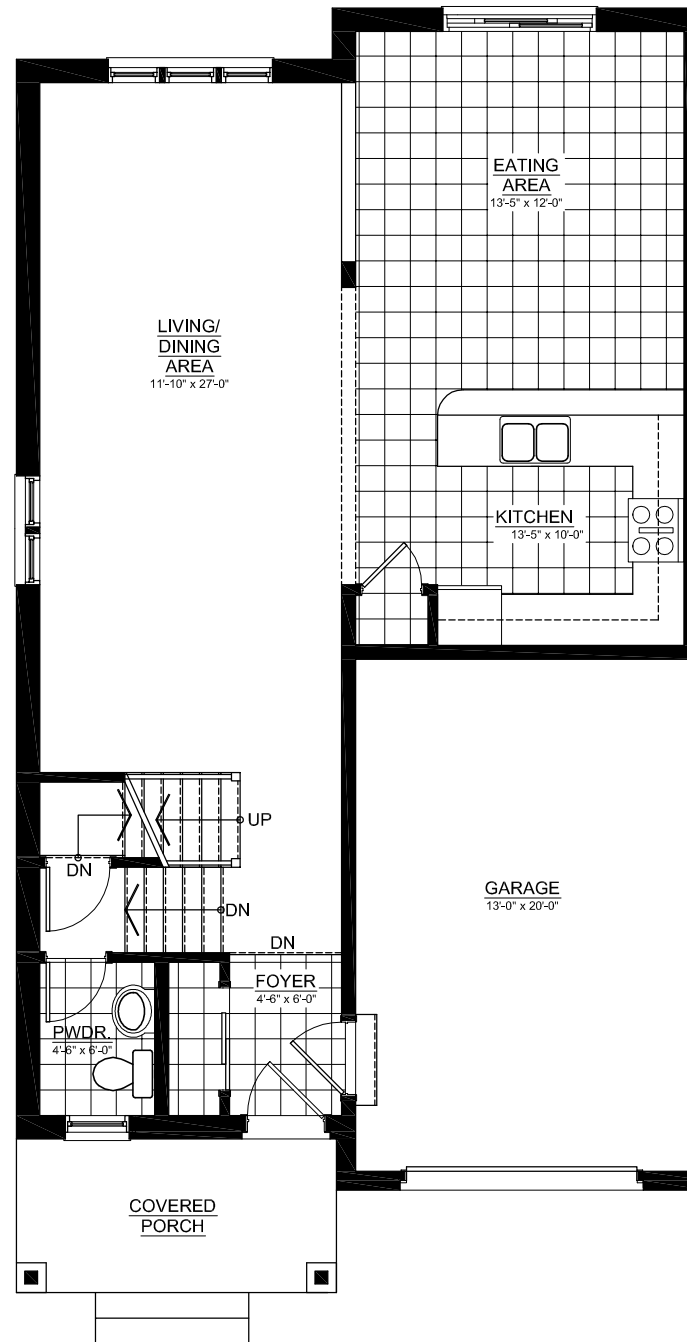

# The Cottismore

Two-Storey - 1987 sq.ft.

Optional Main Floor Plan  
Fireplace & Television Above

Optional Main Floor Plan  
Fireplace & Television Above  
For Wider Lots

Main Floor Plan  
Floor Area - 911 sq. ft.  
Coverage - 1198 sq. ft. (does not include porch)

Second Floor Plan  
Floor Area - 1076 sq. ft.

Partial Second Floor Plan - Elevation B