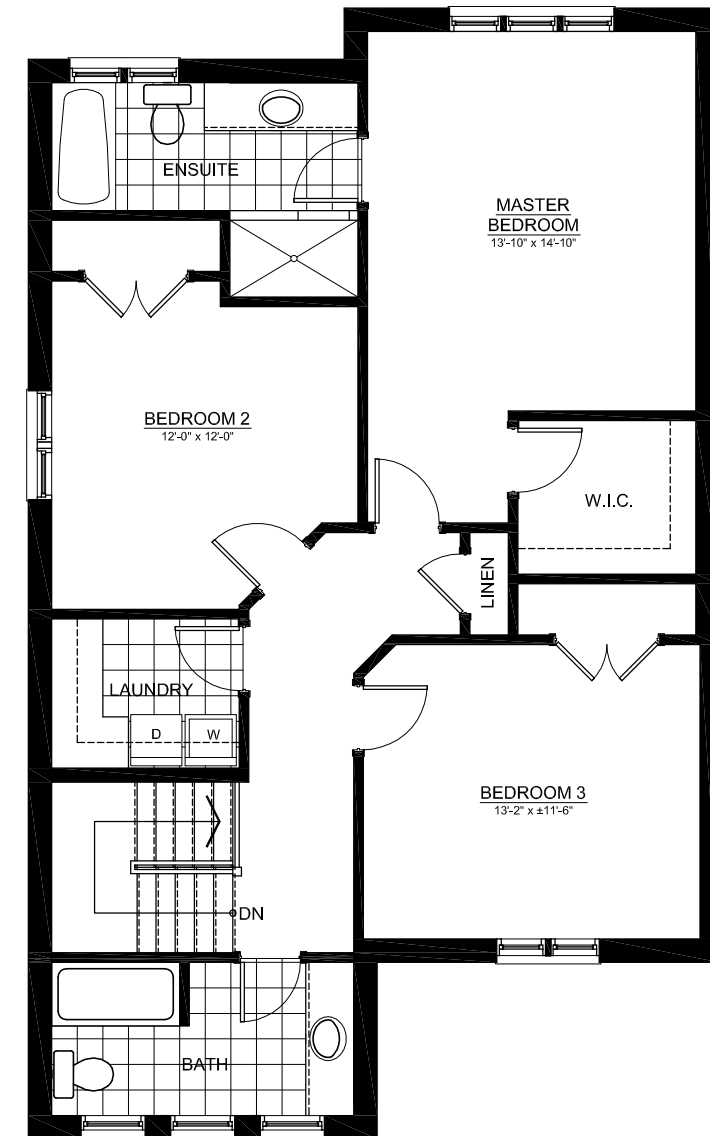

# The Cottismore

Two-Storey - 1987 sq.ft.

Optional Main Floor Plan  
Fireplace & Television Above

Optional Main Floor Plan  
Fireplace & Television Above  
For Wider Lots

Main Floor Plan  
Floor Area - 911 sq. ft.  
Coverage - 1198 sq. ft. (does not include porch)

Second Floor Plan  
Floor Area - 1076 sq. ft.

Partial Second Floor Plan - Elevation B