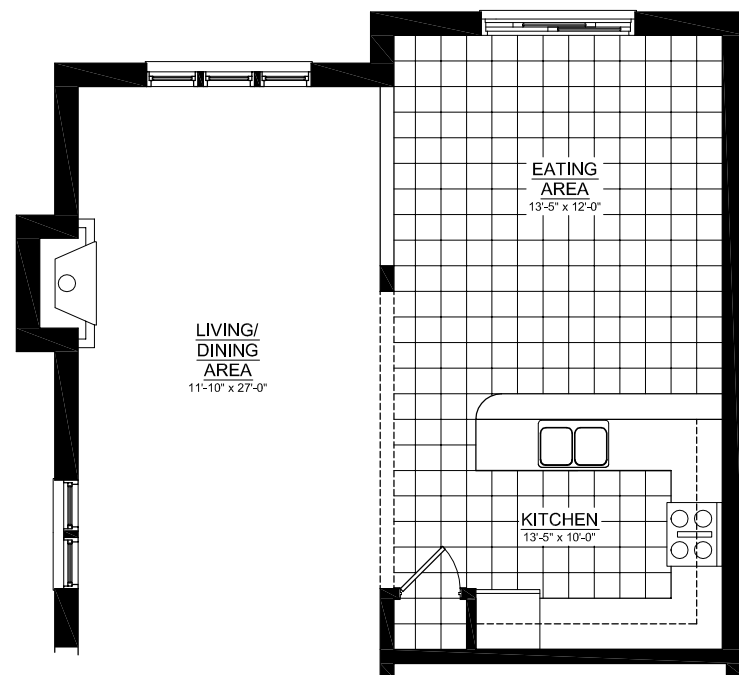

# The Cottismore

Two-Storey - 1987 sq.ft.

Optional Main Floor Plan  
Fireplace & Television Above

Optional Main Floor Plan  
Fireplace & Television Above  
For Wider Lots

Main Floor Plan  
Floor Area - 911 sq. ft.  
Coverage - 1198 sq. ft. (does not include porch)

Second Floor Plan  
Floor Area - 1076 sq. ft.

Partial Second Floor Plan - Elevation B