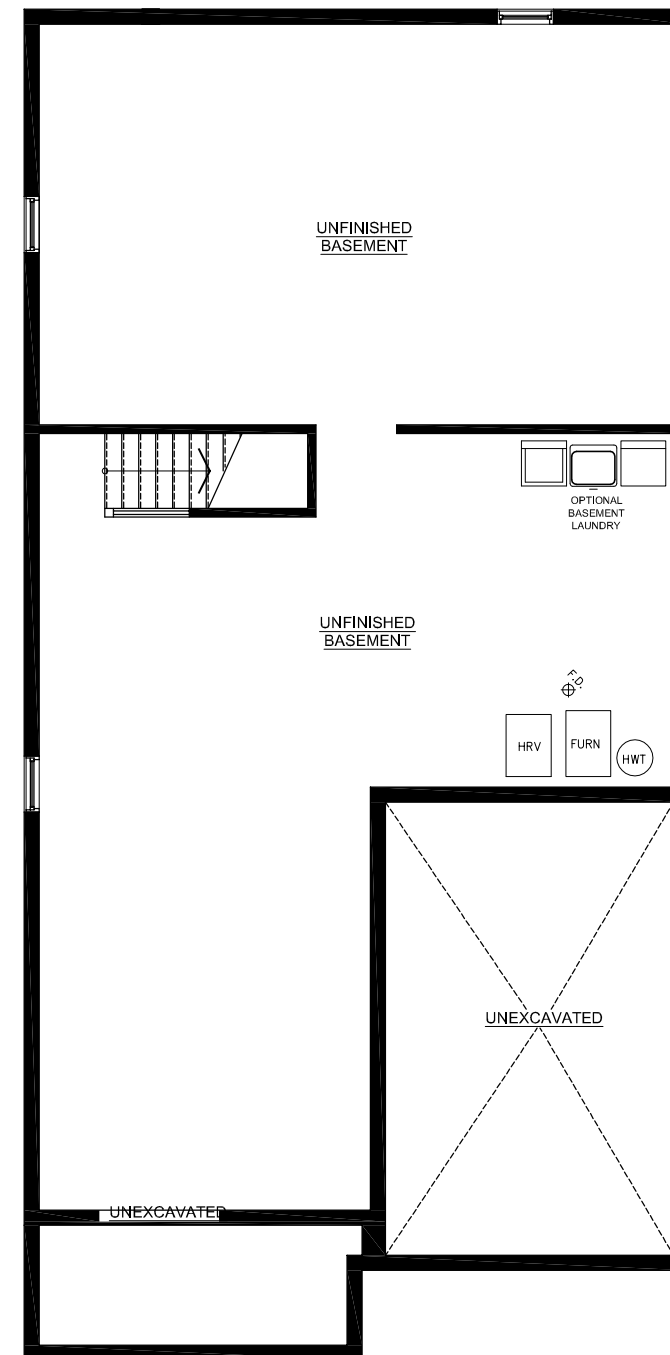

The Abbott

Standard Bungalow - 1333 sq.ft.

Main Floor Plan
Floor Area - 1333 sq. ft.
Coverage - 1622 sq. ft. (does not include porch)

Basement Floor Plan
Unfinished