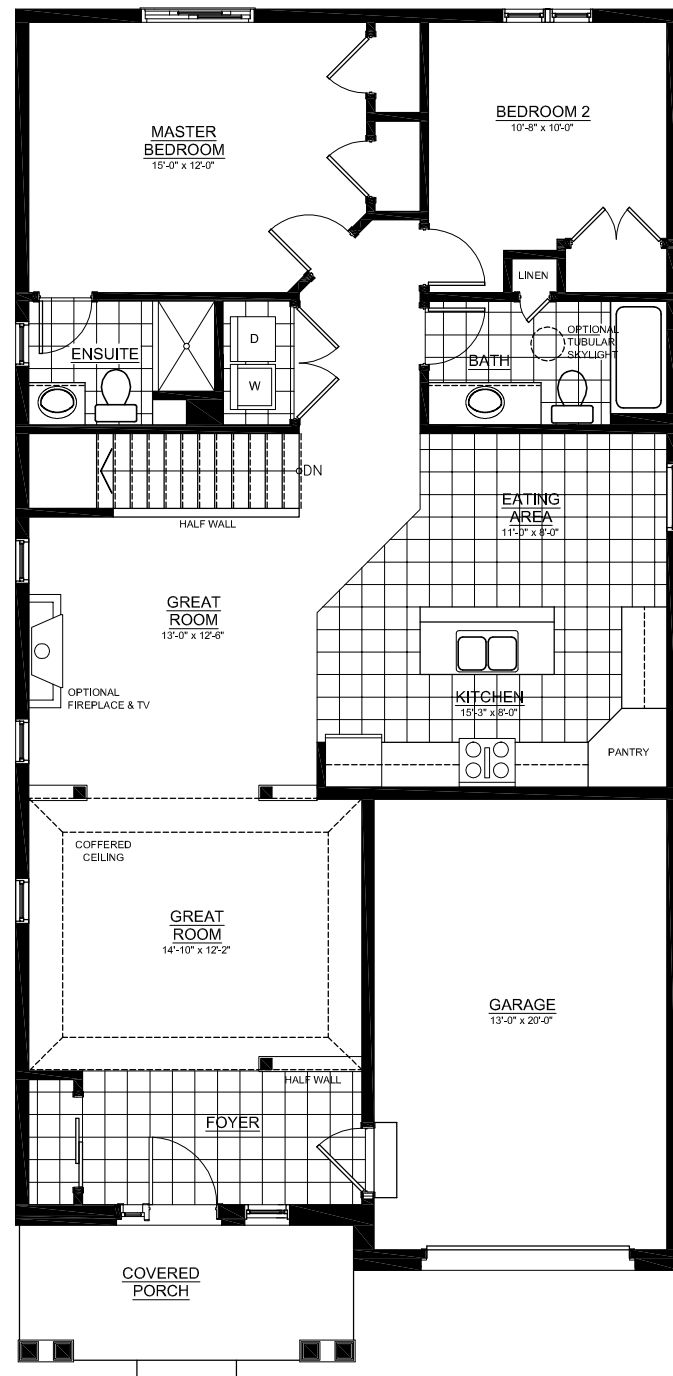

The Abbott

Standard Bungalow - 1333 sq.ft.

Main Floor Plan
Floor Area - 1333 sq. ft.
Coverage - 1622 sq. ft. (does not include porch)

Basement Floor Plan
Unfinished