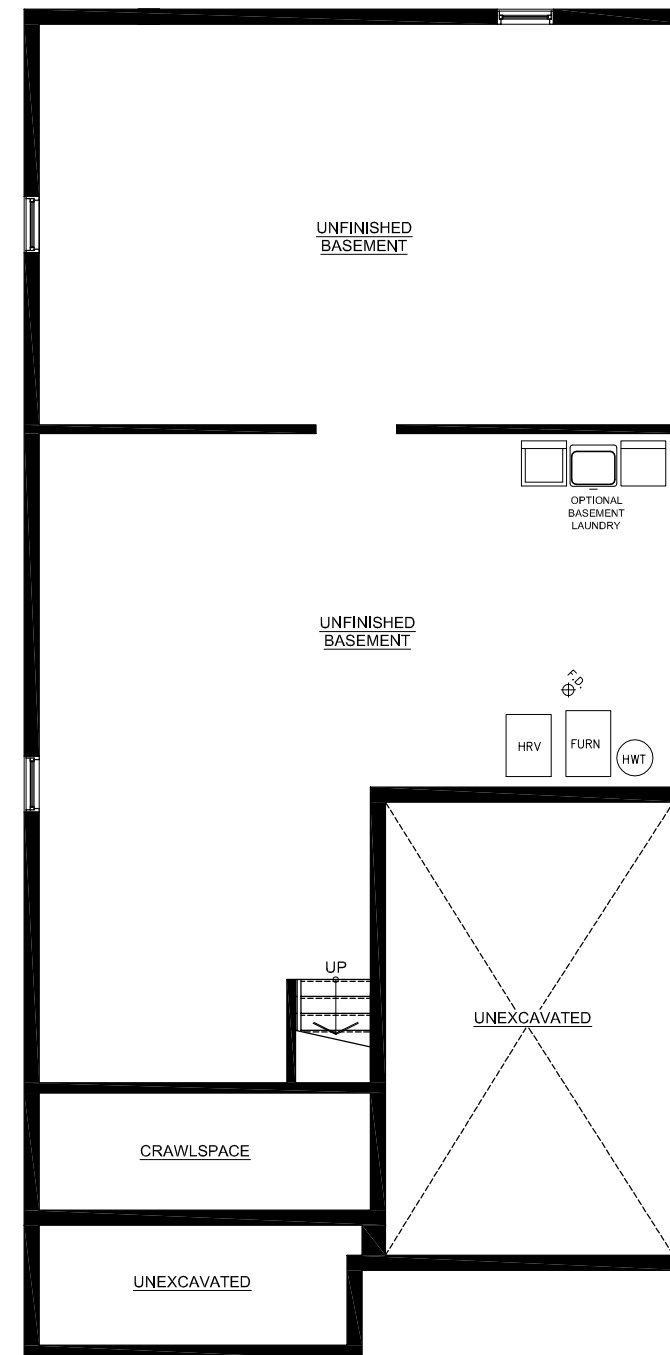

The Abbott

Raised Bungalow - 1333 sq.ft.

Main Floor Plan
Floor Area - 1333 sq. ft.
Coverage - 1622 sq. ft. (does not include porch)

Basement Floor Plan
Unfinished