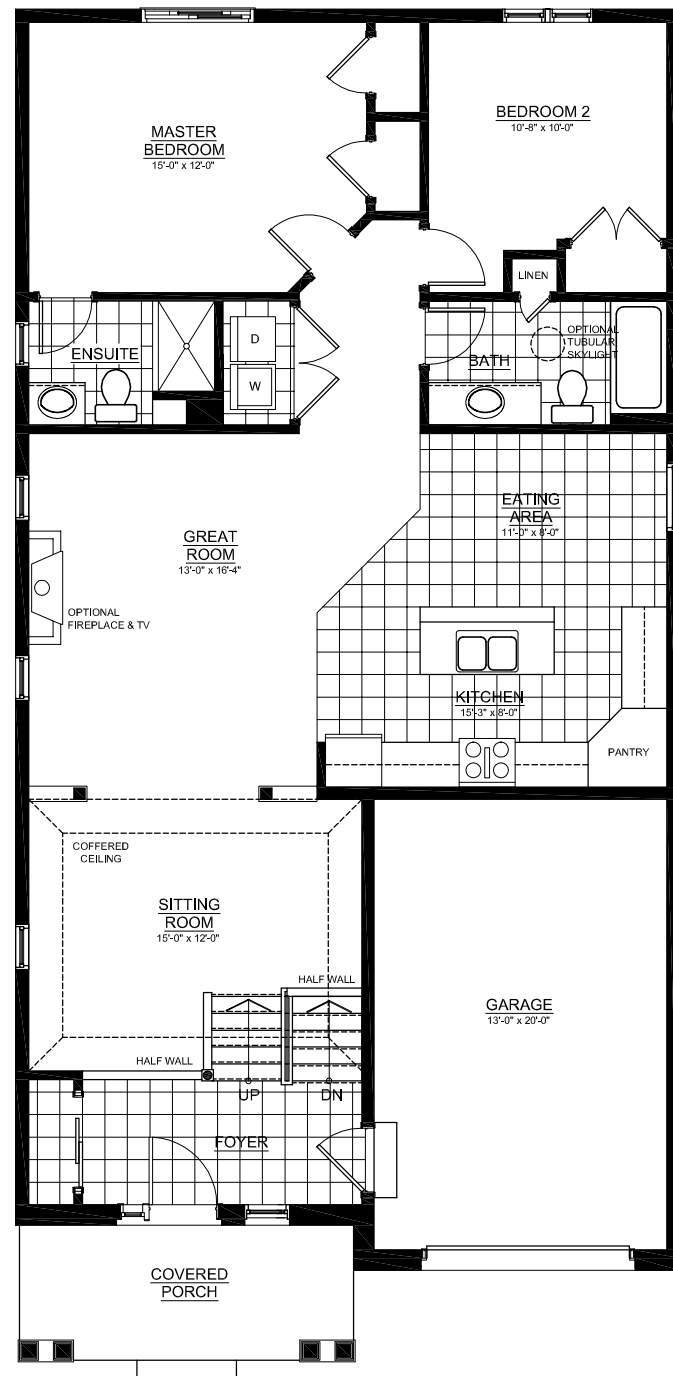

The Abbott

Raised Bungalow - 1333 sq.ft.

Main Floor Plan
Floor Area - 1333 sq. ft.
Coverage - 1622 sq. ft. (does not include porch)

Basement Floor Plan
Unfinished